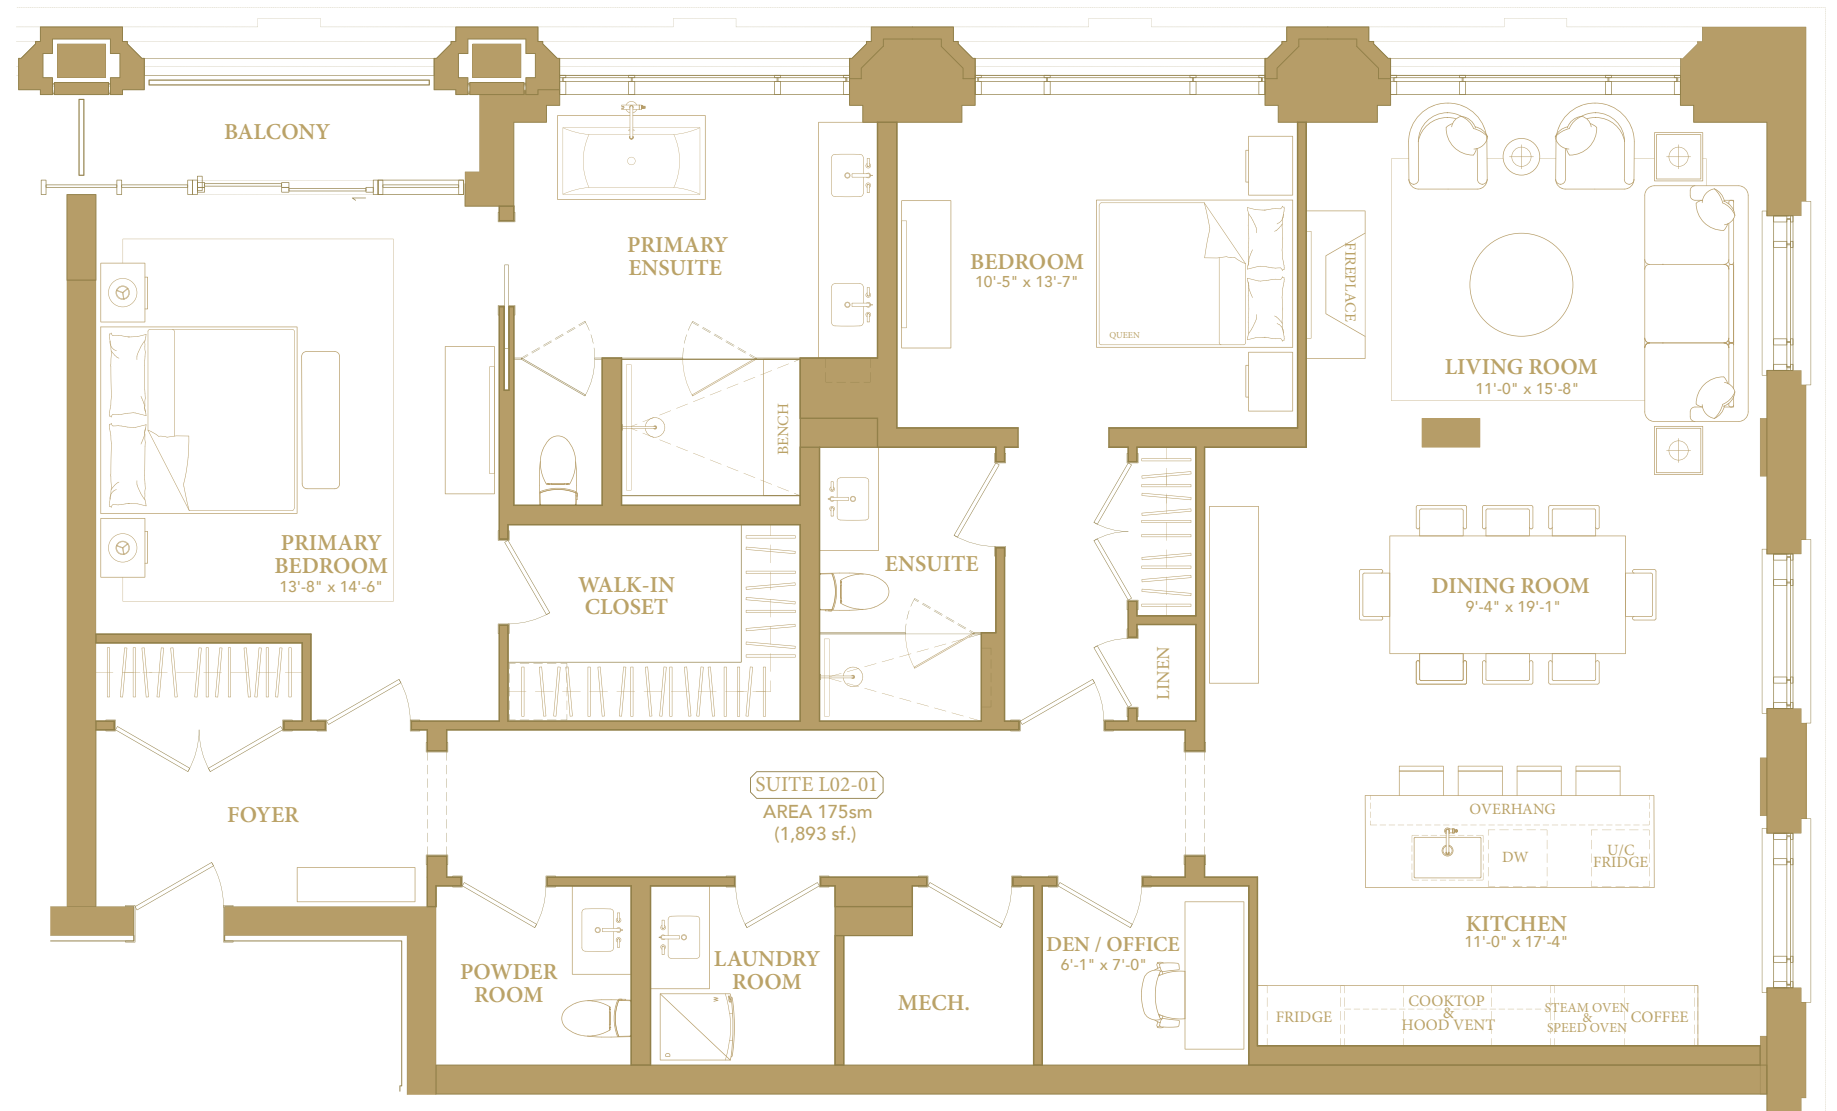

Berkshire Suite

Podium Collection

Bedrooms: 2 + Den

Bathrooms: 2.5 Bath

Interior: 1,893 sf.

Exterior: 47 sf.

Total: 1,940 sf.

Floor 02

Changes may happen without notice. Tile patterns may vary. Window dimensions and placement may differ. Actual usable floor space may vary from stated area. Mechanical bulkheads, such as those for kitchen and bathroom systems, are not detailed. Balcony sizes and positions vary by floor. Furniture shown is for illustration purposes only and not included in the sale. Suites are sold unfurnished. Errors and omissions excepted (E.&O.E.)