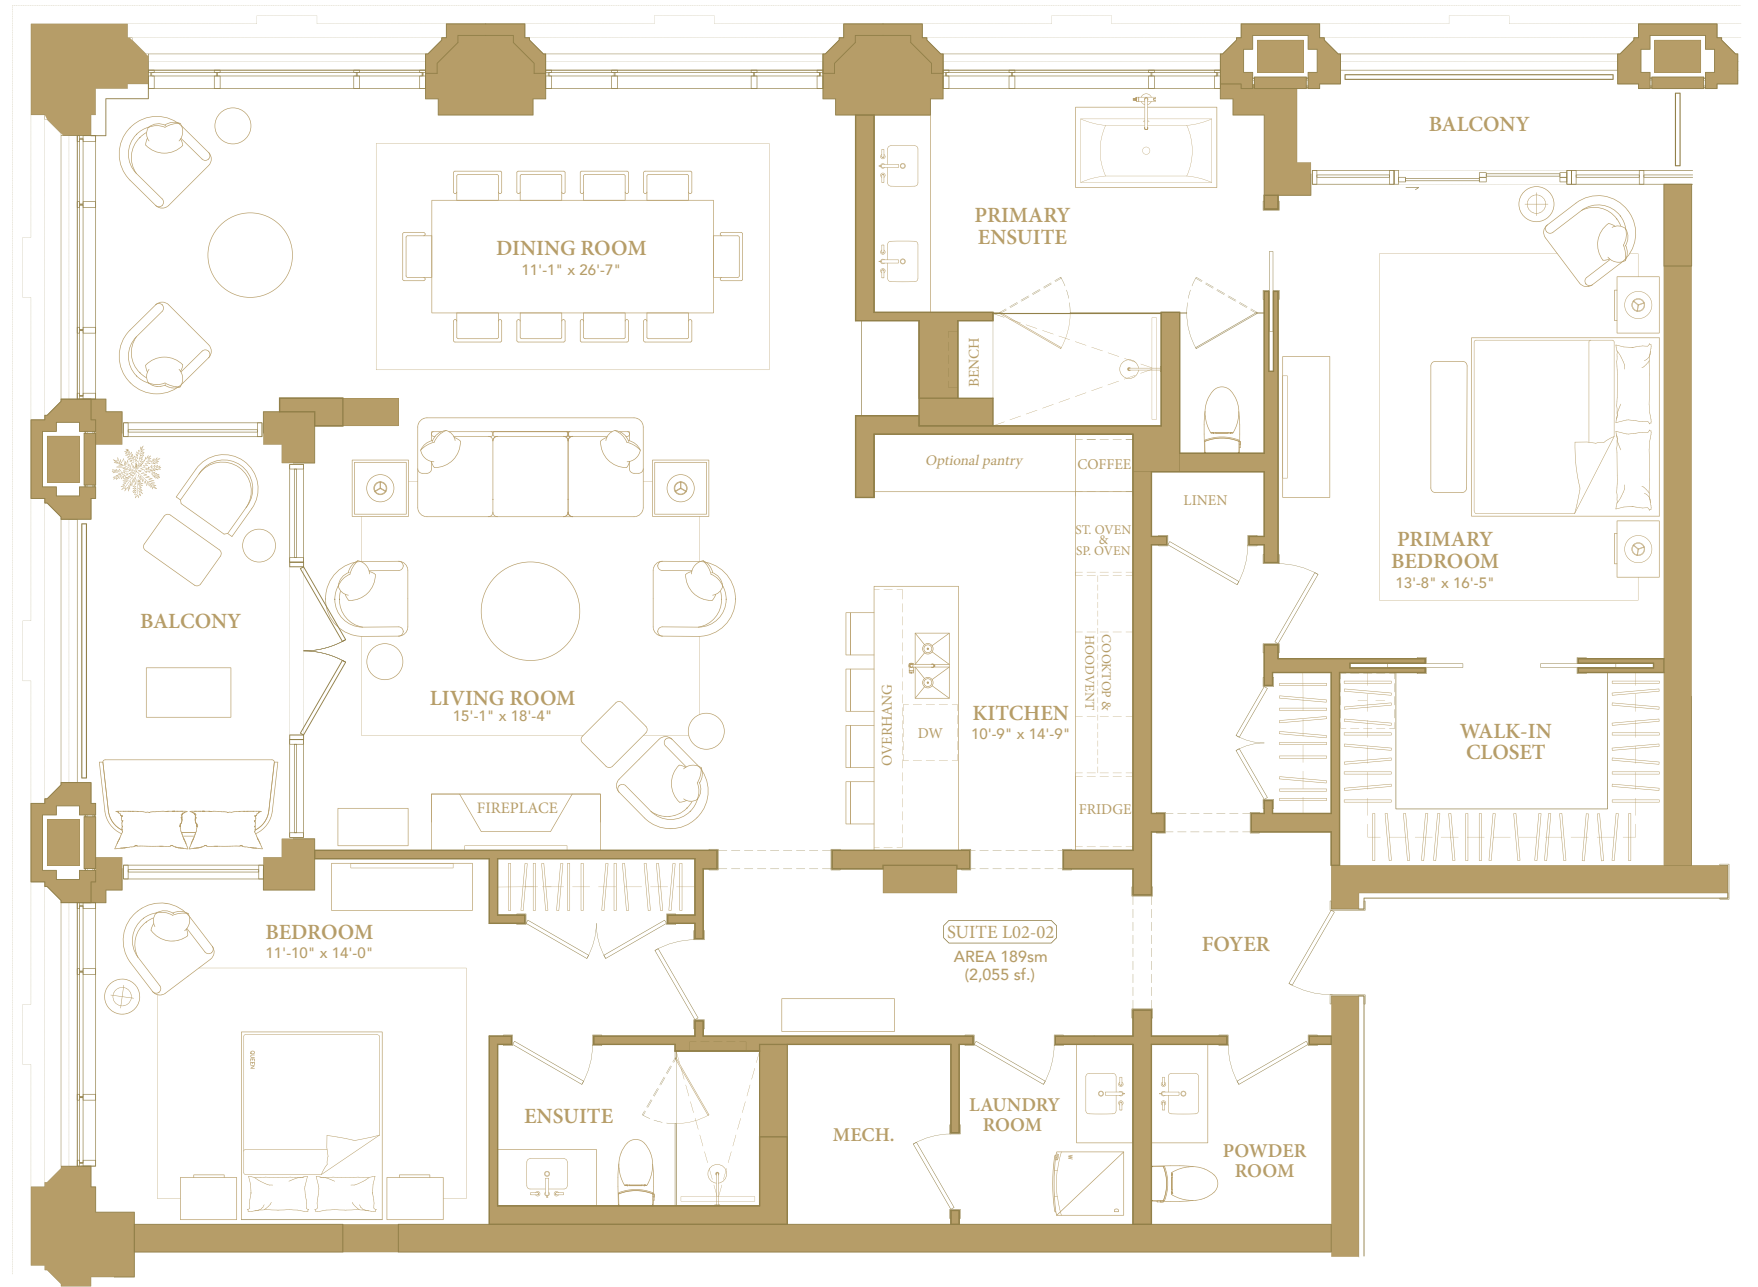

Ruby Alexandra Suite

Podium Collection

Bedrooms: 2 Bed
Bathrooms: 2.5 Bath
Interior: 2,055 sf.
Exterior: 154 sf.
Total: 2,209 sf.
Floor 02

Changes may happen without notice. Tile patterns may vary. Window dimensions and placement may differ. Actual usable floor space may vary from stated area. Mechanical bulkheads, such as those for kitchen and bathroom systems, are not detailed. Balcony sizes and positions vary by floor. Furniture shown is for illustration purposes only and not included in the sale. Suites are sold unfurnished. Errors and omissions excepted (E.&O.E.)