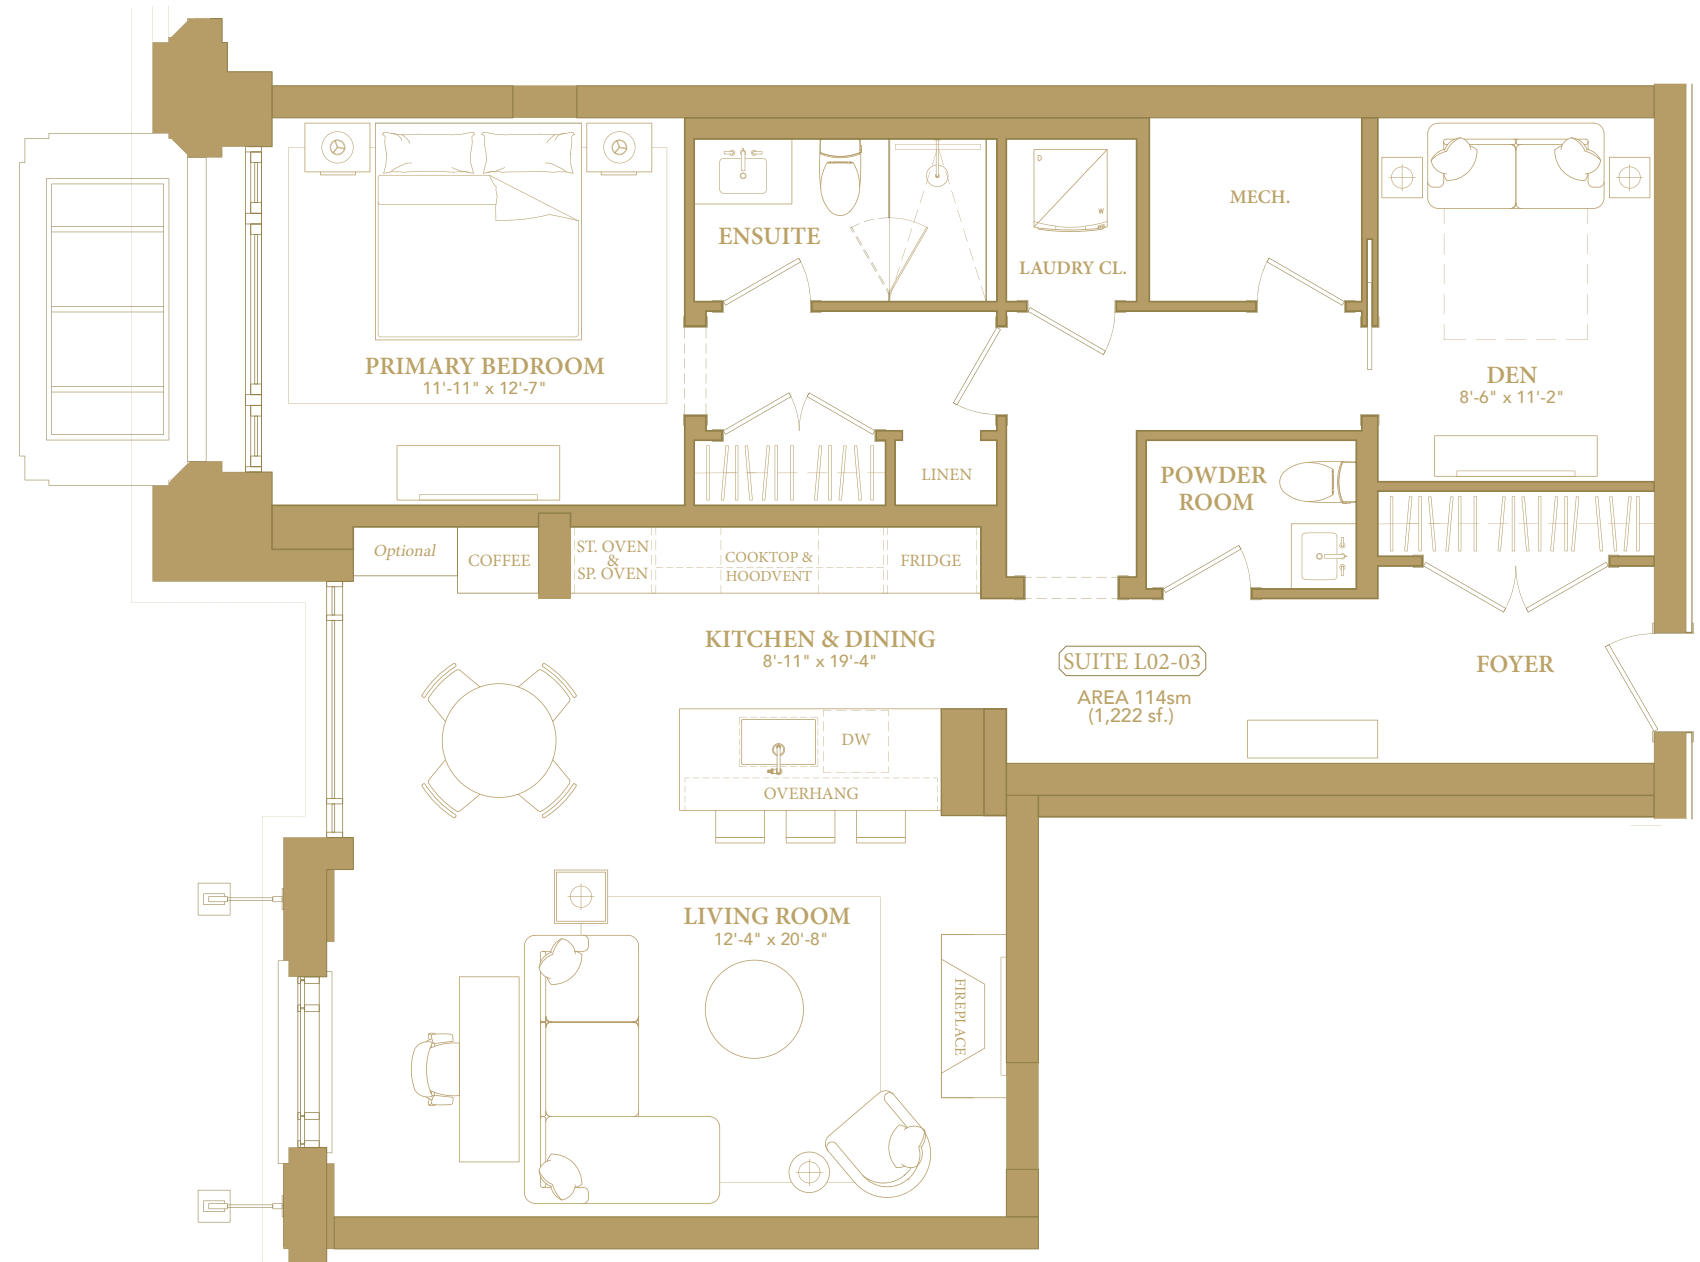

Ascot Suite

Podium Collection

Bedrooms: 1 + Den

Bathrooms: 1.5

Interior: 1,222 sf.

Exterior: N/A

Total: 1,222 sf.

Floor 02

Changes may happen without notice. Tile patterns may vary. Window dimensions and placement may differ. Actual usable floor space may vary from stated area. Mechanical bulkheads, such as those for kitchen and bathroom systems, are not detailed. Balcony sizes and positions vary by floor. Furniture shown is for illustration purposes only and not included in the sale. Suites are sold unfurnished. Errors and omissions excepted (E.&O.E.)